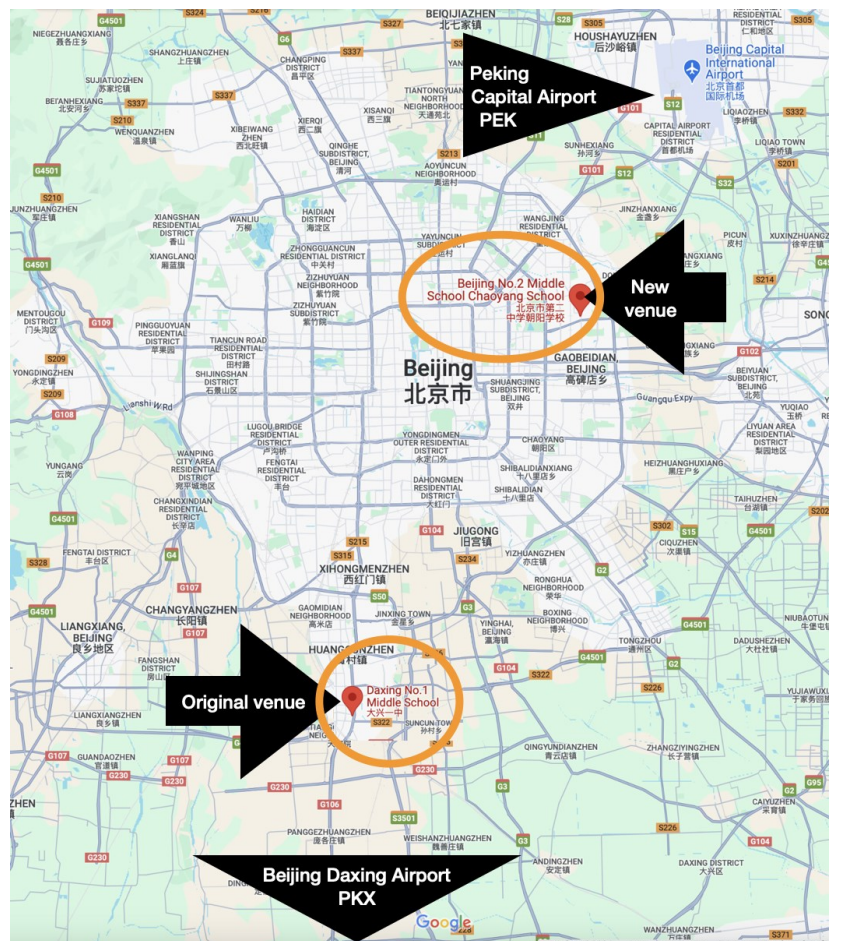

IDEA2024 CONGRESS

Beijing, China, July 15-20 2024

URGENT INFORMATION ABOUT 10th IDEA World Congress in Beijing, China, 15-20 July 2024

Dear IDEA2024 Congress participant,

We write to you urgently to alert you about an important change of venue for the Congress. The preparations for the Congress have been going smoothly, and this is also a shock for all of us.

The congress venue will now be: Beijing No.2 Middle School Chaoyang School

Address: No.6, Xili, Yaojiayuan, Chaoyang District, Beijing

大会地点：北京市第二中学朝阳学校

地址：北京市朝阳区姚家园西里6号

This is a different district of Beijing. We are aware of the issues it is causing, and we will do everything in our power to make this change as easy as possible for all of you.

The new venue is **Beijing No.2 Middle School Chaoyang School**.

Address: No.6, Xili, Yaojiayuan, Chaoyang District, Beijing

大会地点：北京市第二中学朝阳学校 地址：北京市朝阳区姚家园西里6号

Why has there been a change of venue? This change is necessary and beyond the control of the organising committee. A safety issue with the original venue made the change necessary.

The alternative venue will provide similar or better facilities.

Where is the new venue located?

This map shows the two venues.

Is the new venue close to the old venue?

No.

The new venue is a different district of Beijing.